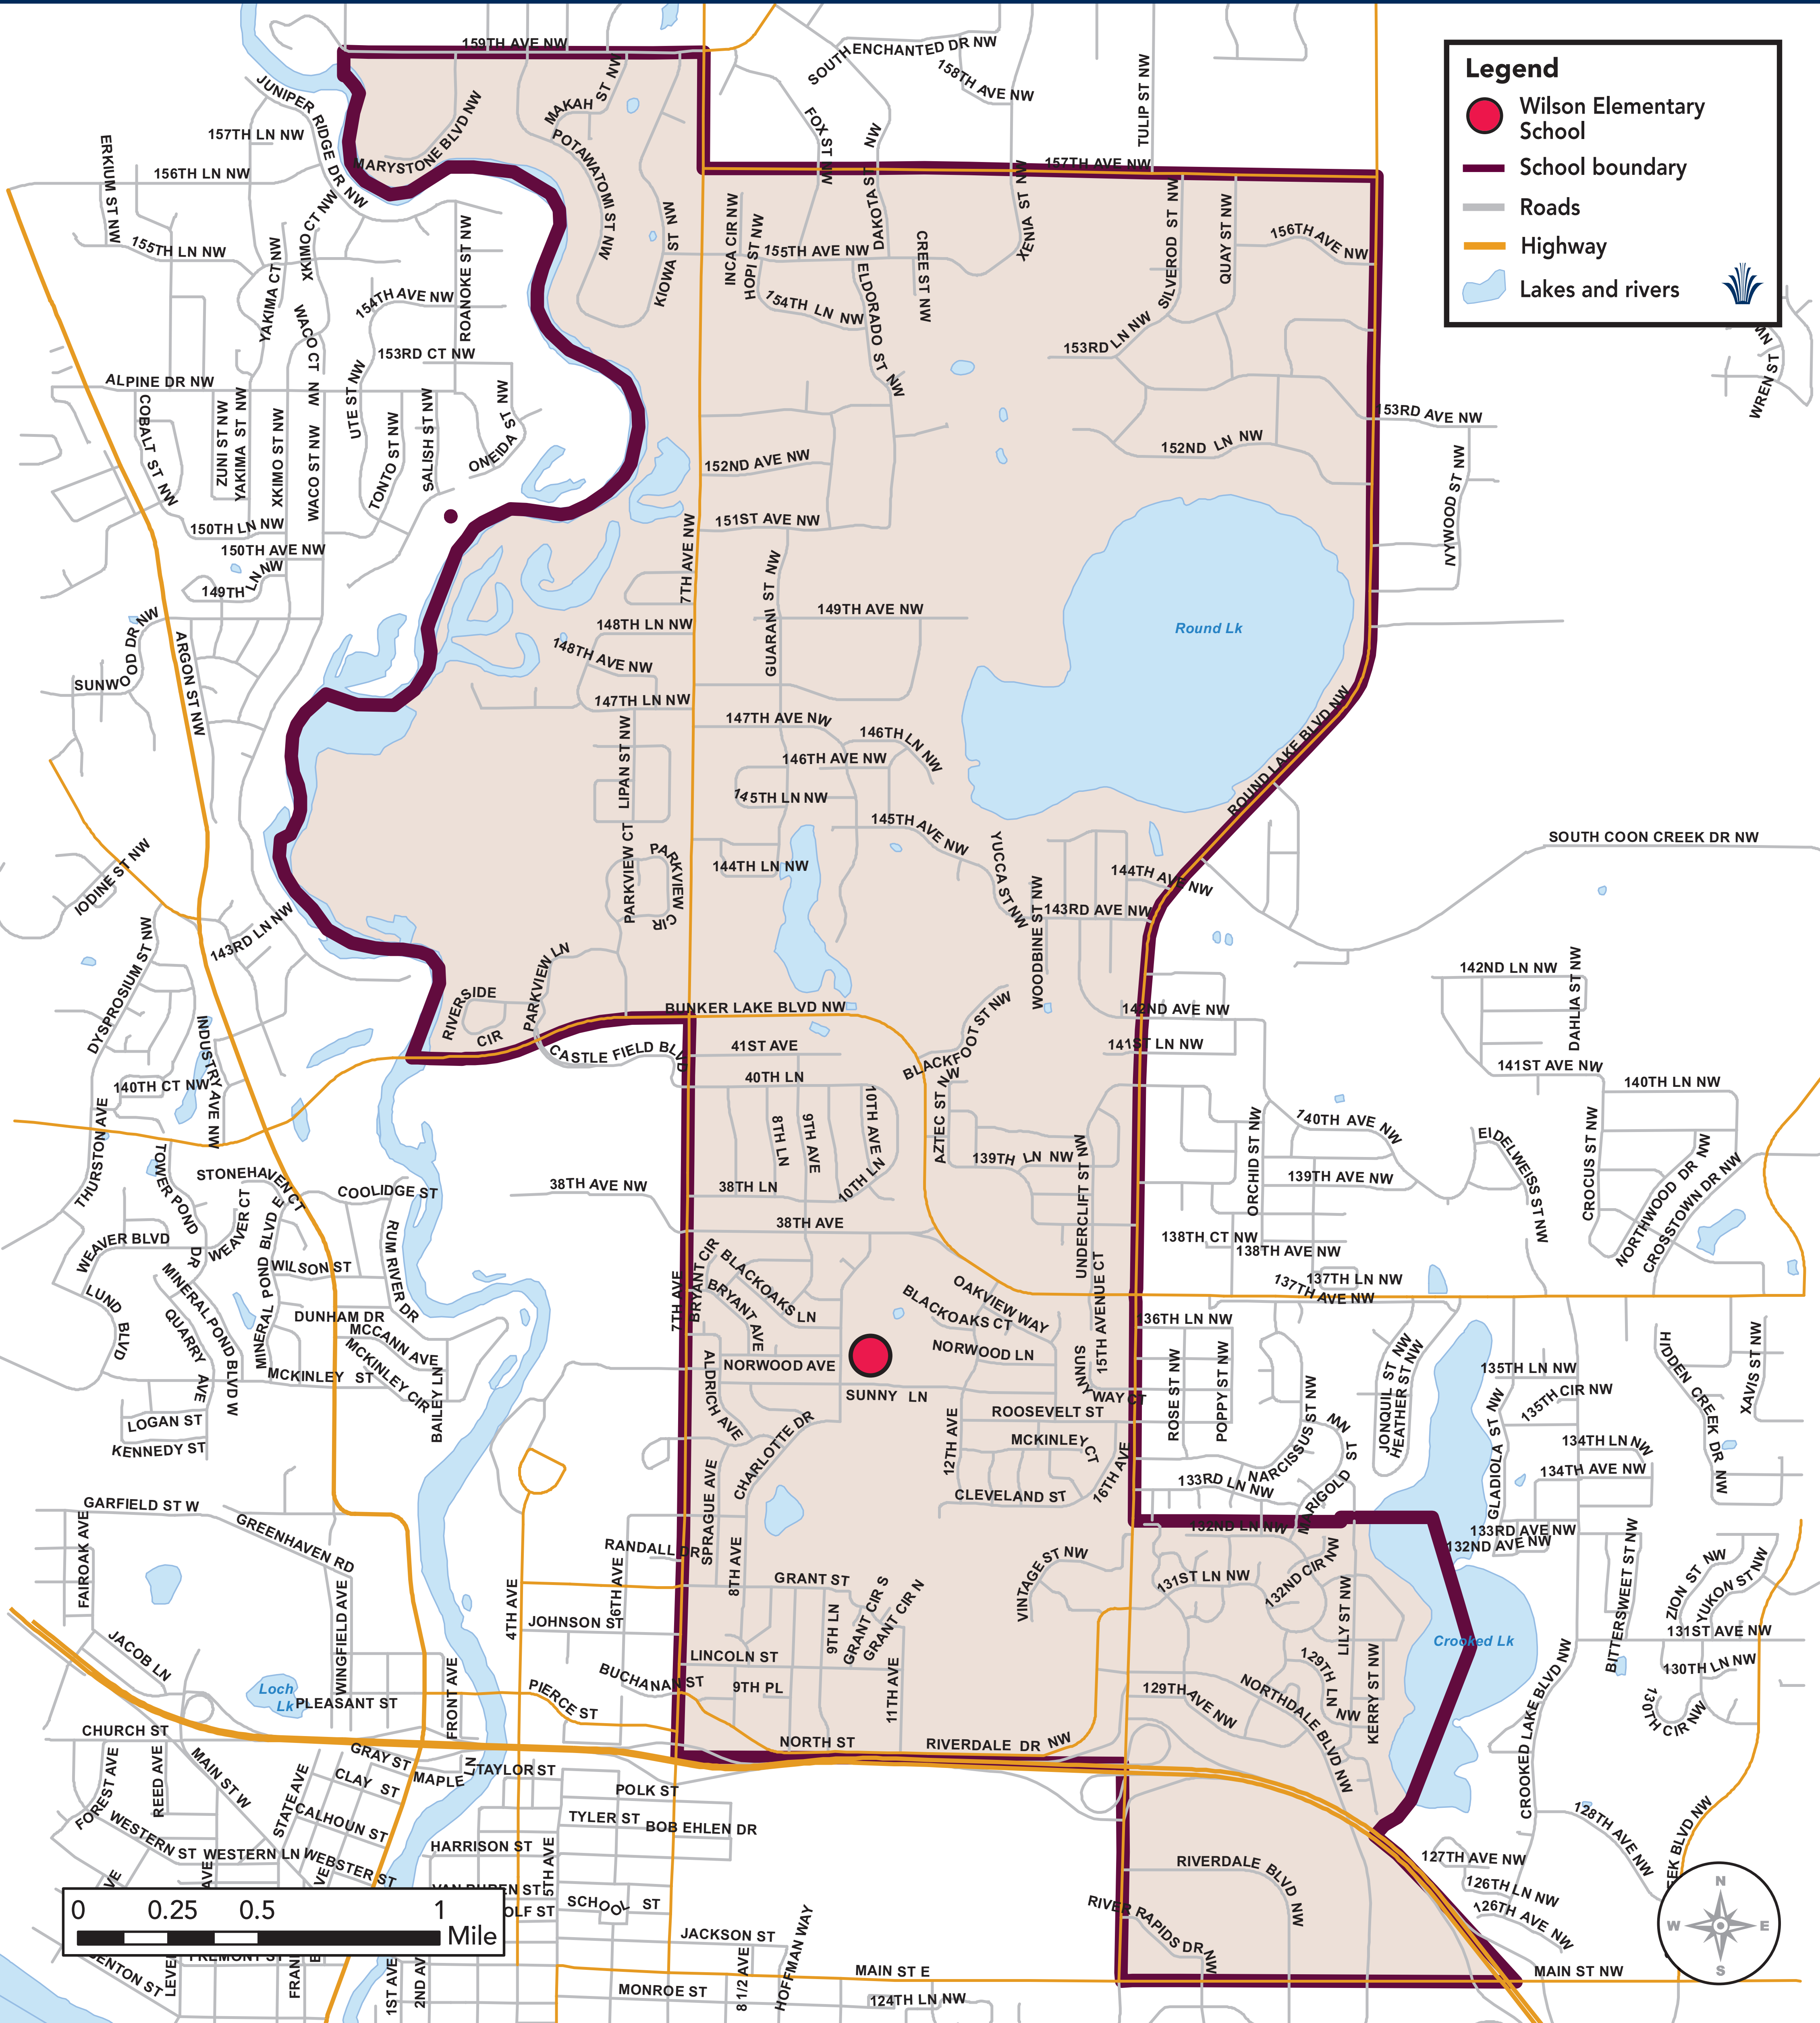

WILSON ELEMENTARY SCHOOL

Enrollment area

September 2023

WILSON ELEMENTARY SCHOOL
 1025 Sunny Lane, Anoka, MN 55303
 763-506-4700
ahschools.us/wilson